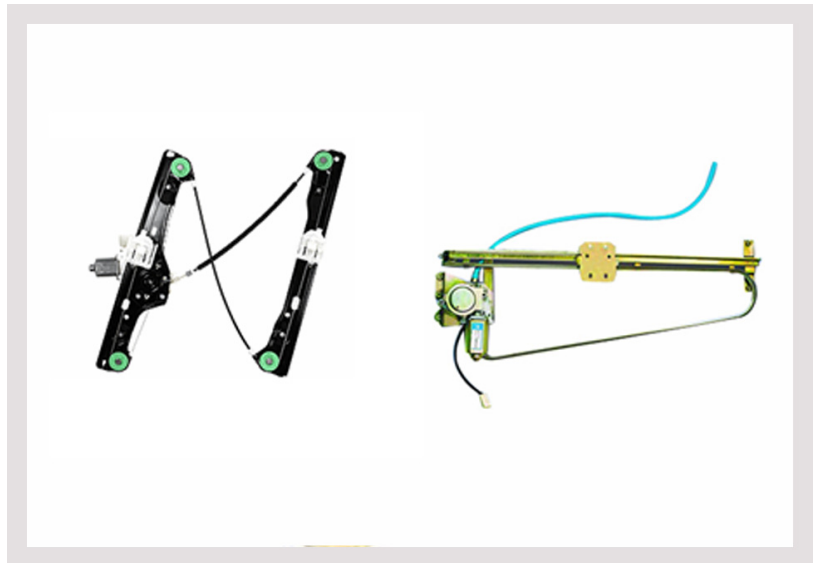

Peugeot Boxer, radiator cooling fan assy. complete w/motor+propeller+shroud

Windscreen & side windows

Enquire from our  
large assortment of;

window regulators

windshield wipers

**Peugeot**  
Partner ( 10.1996 / 12.2002 )