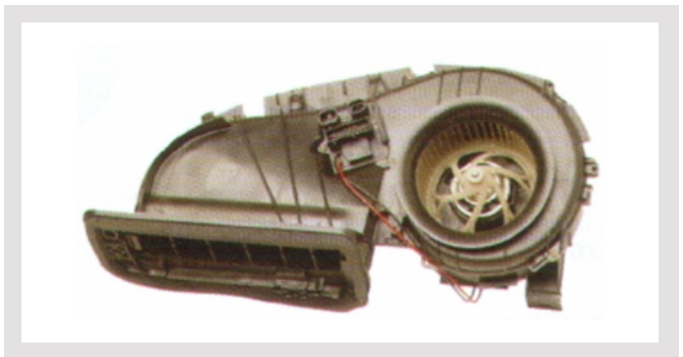

Heater motor and units