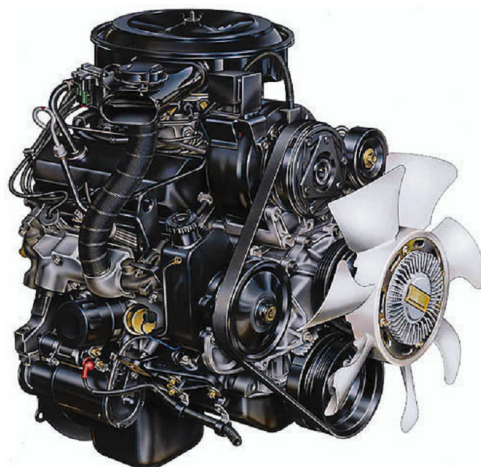

Our core business here at Genel is the motor insurance crash repair industry and related spare parts. All the cooling parts, radiators, expansion tanks and heating elements are too many to show on this catalogue. Please enquire parts from our sales staff by reference to a number, photo or a car model.