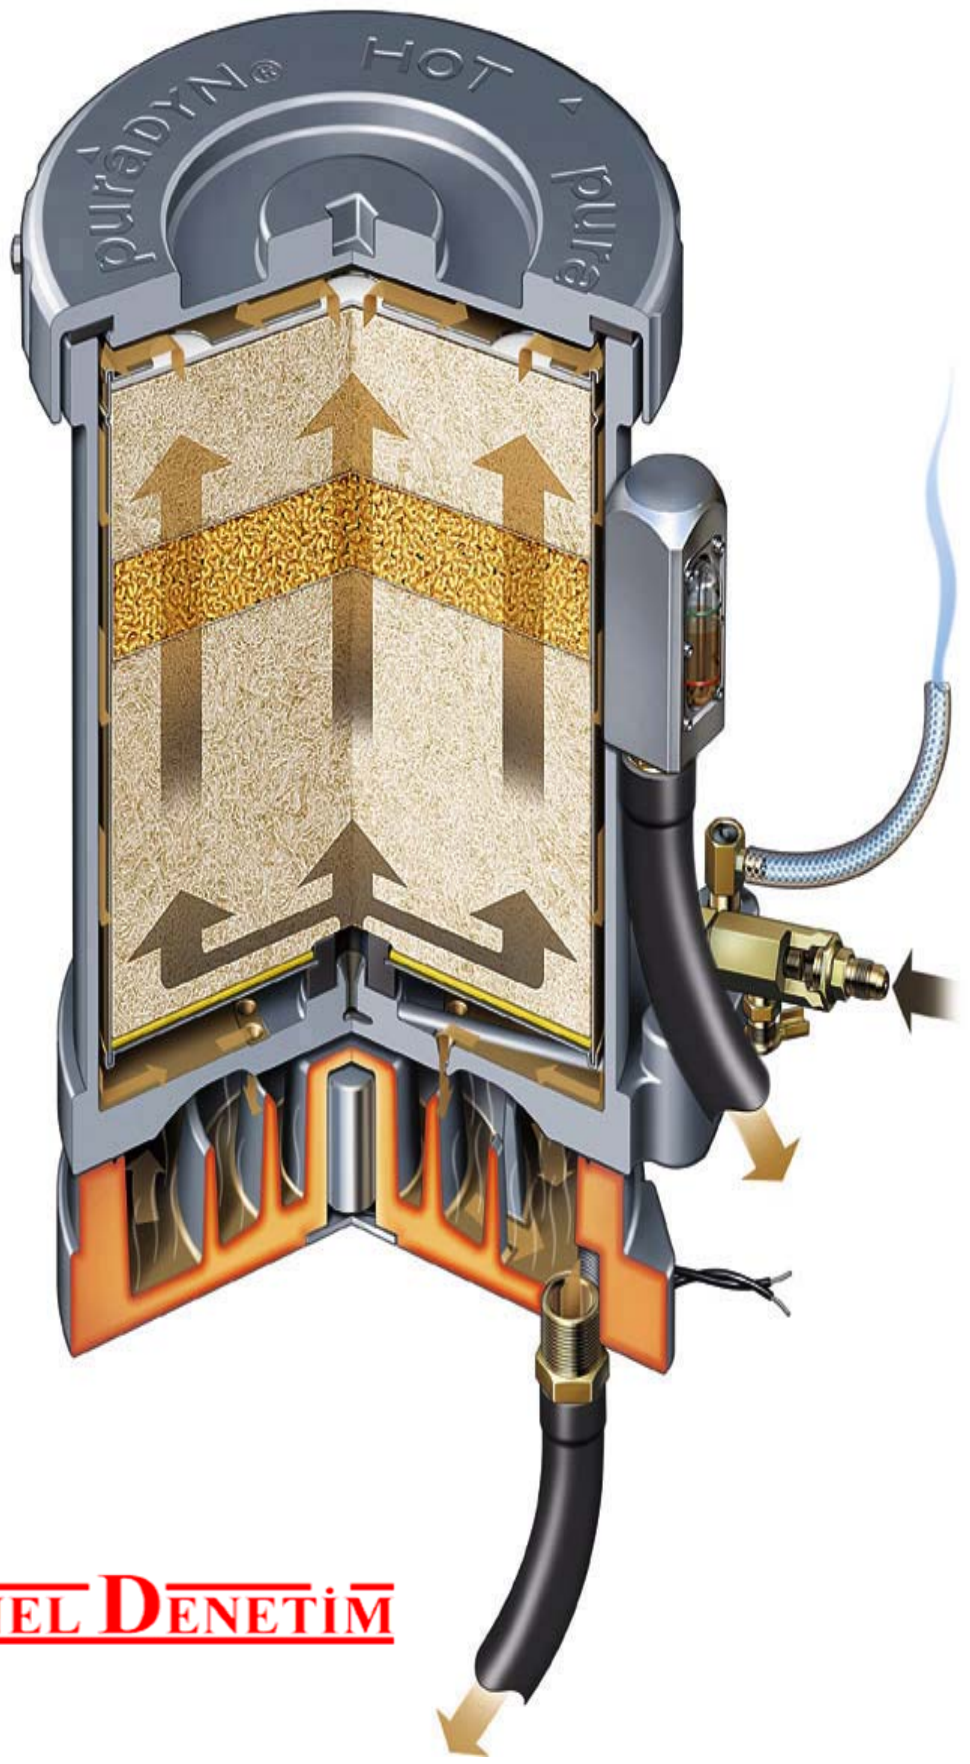

**GENEL DENETİM**

**Ford**  
Connect (2002-)

5,900 Kg.'s. 6 Pcs=1cu.mt

Oem nr. 4484466 - 2T14 17D957  
BKYBB4 N

**211 10 24**  
ORIGINAL EQUIPMENT

Ford Connect, Connect Tourneo, 2002-2007 front bumper with fog lamp hole ( LARGE fog lamp hole )